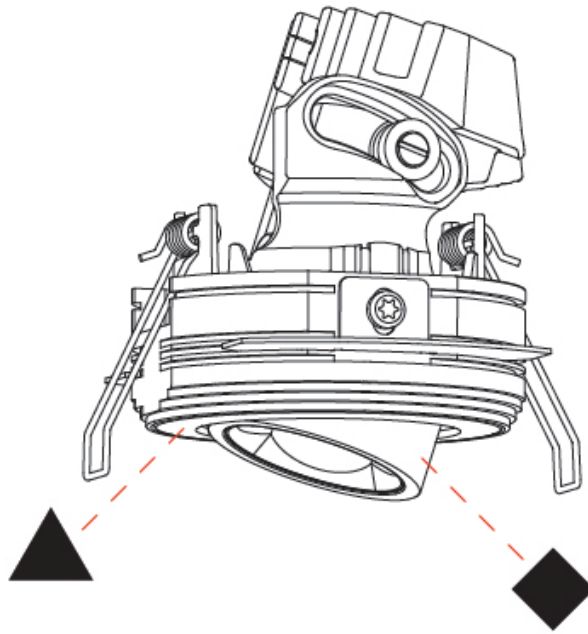

OIKO PRO ROUND ADJUSTABLE TRIMLESS

A35818-

PROJECT

TYPE

SPECIFIER

QUANTITY

DATE

A