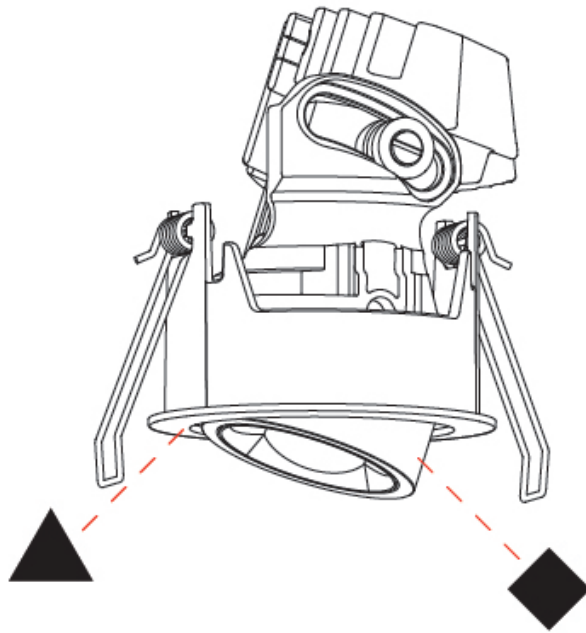

OIKO PRO ROUND ADJUSTABLE RECESSED

A35844-

PROJECT _____

TYPE _____

SPECIFIER _____

QUANTITY _____

DATE _____