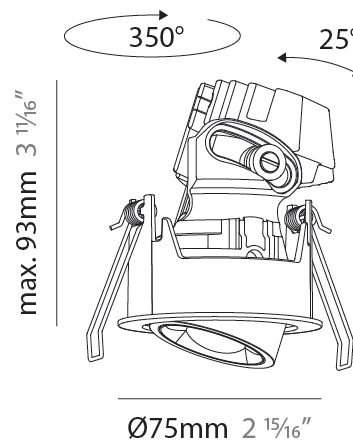

GENERAL

Series: Oiko Pro Round
Subseries: Oiko Pro Round Adjustable
Brand: Prolicht
Division: Architectural
Mounting Type: Recessed
Mounting Location: Ceiling
Subcategory: Downlight

PHYSICAL

Shape: Round
Diameter (mm): 75
Diameter (in): 2 15/16
Height (mm): 93
Height (in): 4 1/16
Ceiling Thickness (mm): 1 - 25
Ceiling Thickness (in): 1/16 - 1 3/16
Min. Recessing Depth (mm): 105
Min. Recessing Depth (in): 4 1/2
Light Distribution: Downlight
Weight (kg): 0.248
Diffuser: Lens Pack - Spread Lens / Linear Spread Lens / Honeycomb Louver
Fixture Finish: SSR / BKV / CWI / CRY / HAB / UFT / ITA / RUA / FTG / MYG / LOD / PUS / FRO / FUP / KIA / POP / BLS / SPG / MEY / GOH / GUM / CHC / COM / ABZ / JAG / OBR / MOS / ROR
Fixture Material: Aluminum Die Cast
Cut-out Measurements: D. - 68mm / 2 11/16"

ELECTRICAL

Lamp Type: LED (Zhaga Standard)
Input Wattage (W): 15
Dimming: Tri-Mode (Non-Dimming and Phase Dimming (120Vac only) and 0-10V Dimming)
Driver Included: No
Driver Location: Recessed Housing
Driver Type: Constant Current - Universal
Driver Class: Class 2
Input Voltage (V): 120 - 277
Constant Current (MA): 350

LED

Number of LEDs: 1
Color Temperature (°K): 2700 / 3000 / 3500 / 4000
Max. Delivered Lumen (lm): 1464 / 1556 / 1630 / 1645
Nominal Lumen (lm): 1566 / 1665 / 1743 / 1759
CRI: >90 CRI
Lamp Life (hrs): 50000

OPTICAL

Reflector: 60

RATINGS AND CERTIFICATIONS

Certified By: Certified for North American Standards
IP rating: IP20