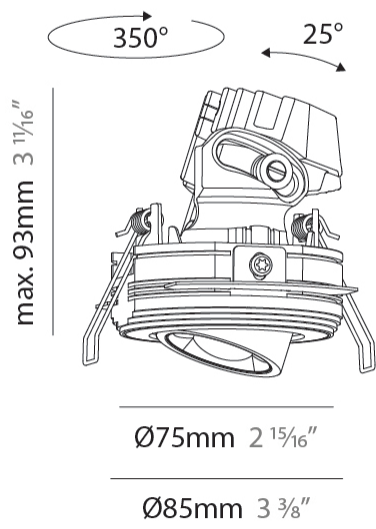

GENERAL

Series: Oiko Pro Round
 Subseries: Oiko Pro Round Adjustable
 Brand: Prolicht
 Division: Architectural
 Mounting Type: Trimless
 Mounting Location: Ceiling
 Subcategory: Downlight

PHYSICAL

Shape: Round
 Diameter (mm): 75
 Diameter (in): 2 15/16
 Height (mm): 93
 Height (in): 3 11/16
 Ceiling Thickness (mm): 10 / 12.5 / 15 / 25
 Ceiling Thickness (in): 3/8 or 1/2 or 9/16 or 1
 Min. Recessing Depth (mm): 105
 Min. Recessing Depth (in): 4 1/8
 Light Distribution: Direct
 Diffuser: Lens Pack - Spread Lens / Linear Spread Lens / Honeycomb Louver
 Fixture Finish: SSR / BKV / CWI / CRY / HAB / UFT / ITA / RUA / FTG / MYG / LOD / PUS / FRO / FUP / KIA / POP / BLS / SPG / MEY / GOH / GUM / CHC / COM / ABZ / JAG / OBR / MOS / ROR
 Fixture Material: Aluminum Die Cast
 Cut-out Measurements: D. 86mm / 3 3/8"

OPTICAL

Reflector°: 60
 Adjustability: Rotational 350° / Tilt 25°

RATINGS AND CERTIFICATIONS

Certified By: Certified for North American Standards
 IP rating: IP20

OIKO PRO ROUND ADJUSTABLE TRIMLESS

A35818-